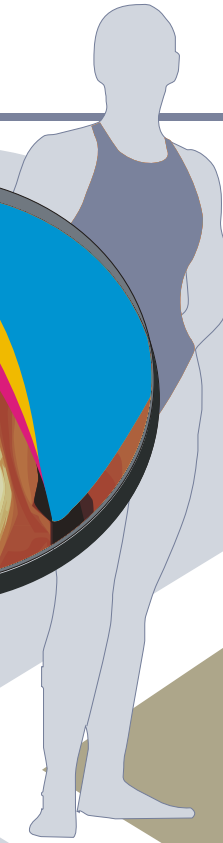

CORE COLLECTION

ITEMS REPRESENTING THE CORE COLLECTIONS ASSORTMENT

pool-competition woman

LEG HEIGHT

low medium high

leg height

pool-competition man

SIDE SEAM LENGTH

briefs

minishorts

jammer

side seam length